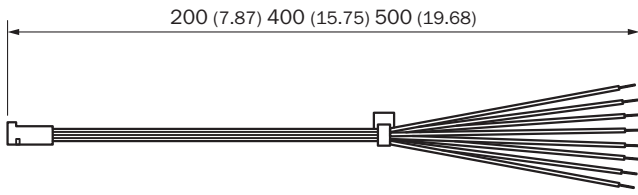

Dimensional drawing

Dimensions in mm (inch)

Connection diagram