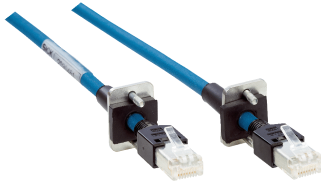

YMRJA8-030XXXMRJA8

Other connectors and cables

CONNECTORS AND CABLES

SICK
Sensor Intelligence.

Ordering information

Type	part no.
YMRJA8-030XXXMRJA8	2030451

Other models and accessories → www.sick.com/Other_connectors_and_cables

Detailed technical data

Technical specifications

Connection type head A	Male connector
Connection type head B	Male connector
Cable	3 m, FSI
Shielding	Unshielded

Certificates

EU declaration of conformity	✓
UK declaration of conformity	✓
China RoHS	✓