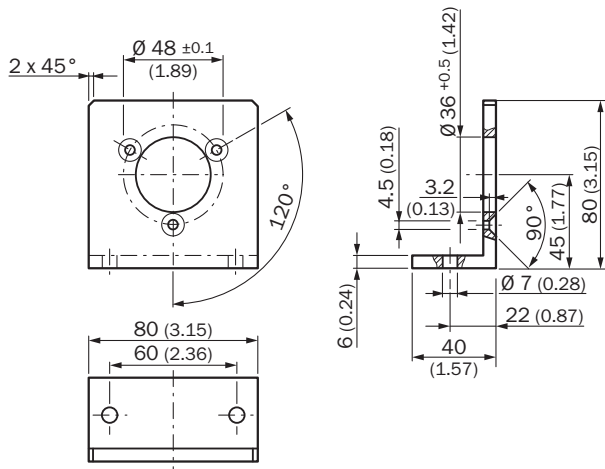

Dimensional drawing

Dimensions in mm (inch)