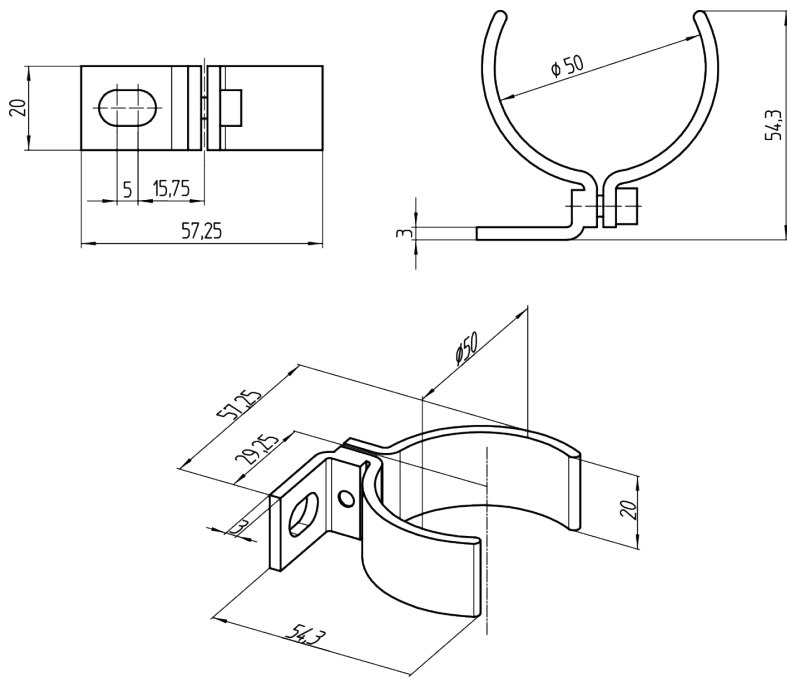

BEF-2AAADES2

Brackets

MOUNTING SYSTEMS

SICK
Sensor Intelligence.

Ordering information

Type	part no.
BEF-2AAADES2	2026849

Other models and accessories → www.sick.com/Brackets

Detailed technical data

Features

Accessory group	Mounting systems
Accessory family	Brackets
Description	Stainless steel support bracket
Material	Stainless steel 1.4350
Packing unit	2 pieces
Mounting system type	Brackets

Classifications

Dimensional drawing

Dimensions in mm (inch)

SICK AT A GLANCE

SICK is one of the leading manufacturers of intelligent sensors and sensor solutions for industrial applications. A unique range of products and services creates the perfect basis for controlling processes securely and efficiently, protecting individuals from accidents and preventing damage to the environment.