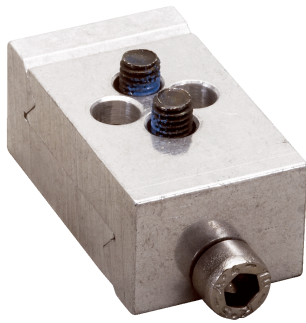

Quick release

Brackets

MOUNTING SYSTEMS

SICK
Sensor Intelligence.

Ordering information

Type	part no.
Quick release	2025526

Other models and accessories → www.sick.com/Brackets

Detailed technical data

Features

Accessory group	Mounting systems
Accessory family	Brackets
Description	Quick-action lock system
Mounting system type	Quick-action lock system

Classifications

ECLASS 5.0	27279202
ECLASS 5.1.4	27279202
ECLASS 6.0	27279202
ECLASS 6.2	27279202
ECLASS 7.0	27279202
ECLASS 8.0	27279202
ECLASS 8.1	27279202
ECLASS 9.0	27273701
ECLASS 10.0	27273701
ECLASS 11.0	27273701
ECLASS 12.0	27273701
ETIM 5.0	EC002024
ETIM 6.0	EC002024
ETIM 7.0	EC002024
ETIM 8.0	EC002024
UNSPSC 16.0901	32131023