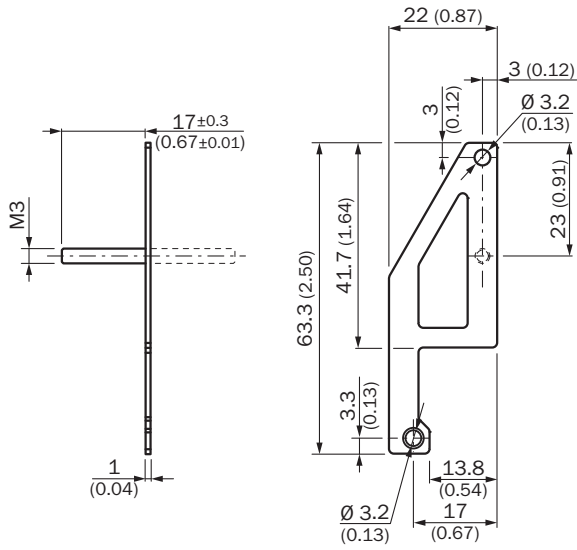

BEF-AP-W9

Brackets

MOUNTING SYSTEMS

SICK
Sensor Intelligence.

Ordering information

Type	part no.
BEF-AP-W9	2022734

Other models and accessories → www.sick.com/Brackets

Detailed technical data

Features

Accessory group	Mounting systems
Accessory family	Brackets
Description	Adapter plate
Material	Stainless steel
Mounting system type	Adaptor

Classifications

ECLASS 5.0	27279202
ECLASS 5.1.4	27279202
ECLASS 6.0	27279202
ECLASS 6.2	27279202
ECLASS 7.0	27279202
ECLASS 8.0	27279202
ECLASS 8.1	27279202
ECLASS 9.0	27273701
ECLASS 10.0	27273701
ECLASS 11.0	27273701
ECLASS 12.0	27273701
ETIM 5.0	EC002024
ETIM 6.0	EC002024
ETIM 7.0	EC002024
ETIM 8.0	EC002024
UNSPSC 16.0901	32131023

Dimensional drawing

Dimensions in mm (inch)

SICK AT A GLANCE

SICK is one of the leading manufacturers of intelligent sensors and sensor solutions for industrial applications. A unique range of products and services creates the perfect basis for controlling processes securely and efficiently, protecting individuals from accidents and preventing damage to the environment.