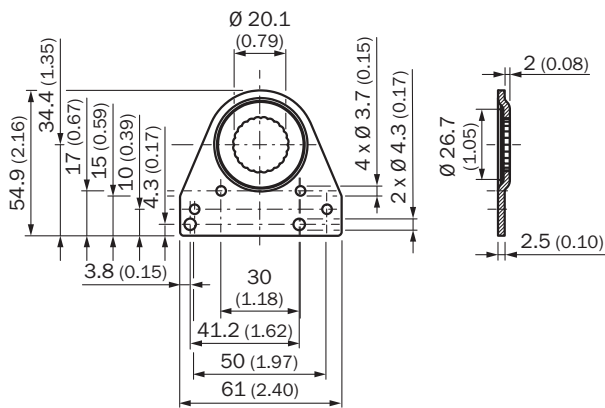

## ORDERING INFORMATION

Type	part no.
BEF-KHS-F01	<a href="#">2022463</a>

Further device versions and accessories at [www.sick.com/Brackets](http://www.sick.com/Brackets)

## DETAILED TECHNICAL DATA

**DIMENSIONAL DRAWING**

Dimensions in mm (inch)

**DIMENSIONAL DRAWING**

Dimensions in mm (inch)

Further information as well as suitable accessories, example applications and downloads such as CAD dimensional models, operating instructions and software can be found at [www.sick.com/2022463](http://www.sick.com/2022463)