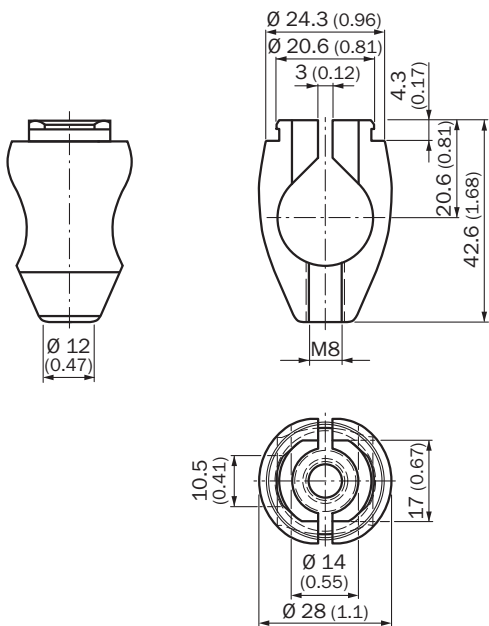

## DETAILED TECHNICAL DATA

## FEATURES

Accessory group	Mounting systems
Accessory family	Brackets
Description	Plate F for universal clamp bracket Plate F for universal clamp
Material	Steel, zinc coated
Items supplied	Universal clamp (2022726), mounting hardware
Usable for	W260 W280 W27-3 Ex P250
Mounting system type	Mounting plate

**DIMENSIONAL DRAWING**

Dimensions in mm (inch)

**DIMENSIONAL DRAWING**

Dimensions in mm (inch)

Further information as well as suitable accessories, example applications and downloads such as CAD dimensional models, operating instructions and software can be found at [www.sick.com/2022463](http://www.sick.com/2022463)