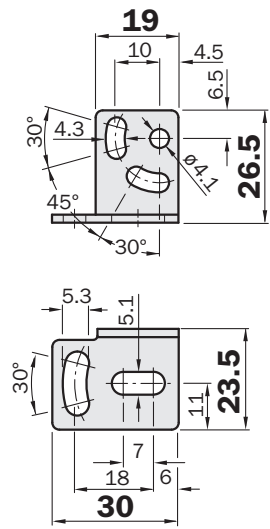

Dimensional drawing

Dimensions in mm (inch)