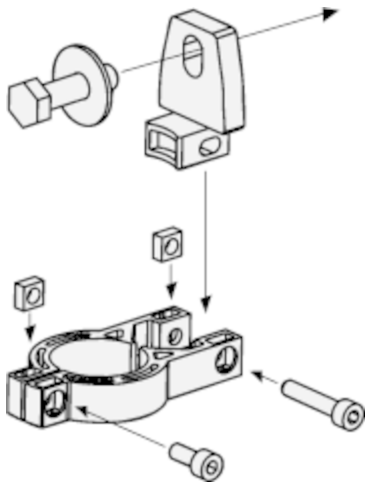

## FEATURES

Accessory group	Mounting systems
Accessory family	Brackets
Description	Mounting kit 2, rotatable, swivel mount Mounting kit 2, pivots, can be fixed, bracket for mounting on swivel mount, for all protective field heights
Suitable for	All protective field heights
Material	Polyamide PA6
Packing unit	2 pieces
Mounting system type	Mounting bracket

**DIMENSIONAL DRAWING**

Dimensions in mm (inch)

**EXPLODED VIEW**

EXPLODED VIEW

Further information as well as suitable accessories, example applications and downloads such as CAD dimensional models, operating instructions and software can be found at [www.sick.com/2021346](http://www.sick.com/2021346)