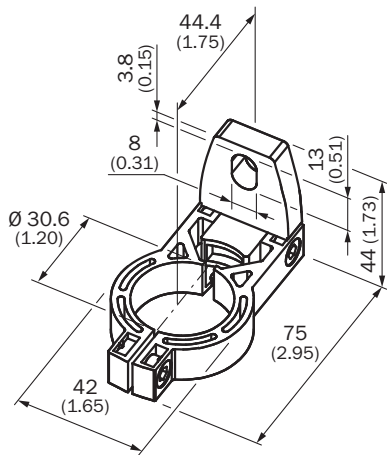

## ORDERING INFORMATION

Type	part no.
BEF-2SMMEAKU2	<a href="#">2021346</a>

Further device versions and accessories at [www.sick.com/Brackets](http://www.sick.com/Brackets)

**DIMENSIONAL DRAWING**

Dimensions in mm (inch)

**EXPLODED VIEW**

EXPLODED VIEW

Further information as well as suitable accessories, example applications and downloads such as CAD dimensional models, operating instructions and software can be found at [www.sick.com/2021346](http://www.sick.com/2021346)