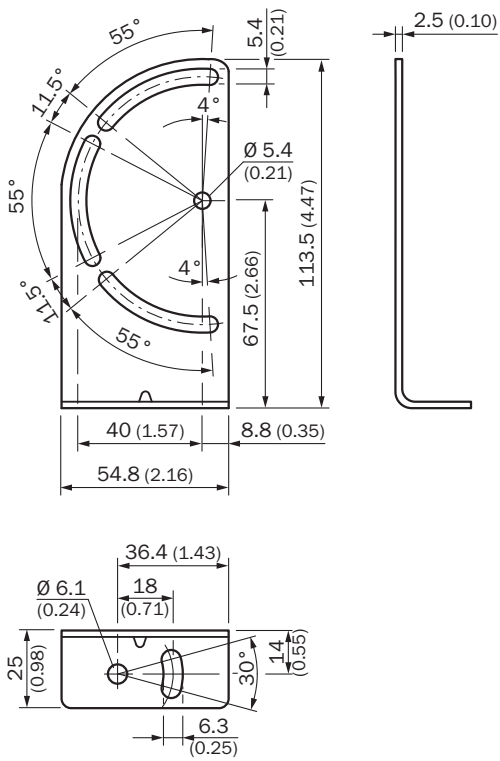

Dimensional drawing

Dimensions in mm (inch)