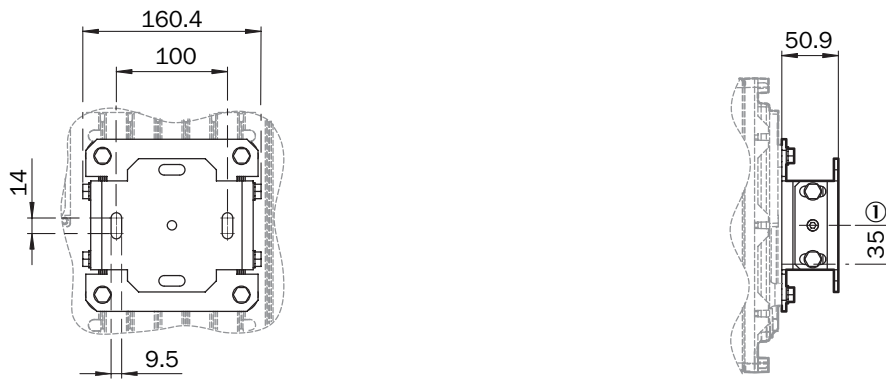

Type	part no.
Mounting kit	2018303

Further device versions and accessories at www.sick.com/Brackets

Illustration may differ

DETAILED TECHNICAL DATA

FEATURES

Accessory group	Mounting systems
Accessory family	Brackets
Description	Mounting kit for wall-mounting (adjustment bracket) Mounting set (adjustment bracket)
Material	Steel, zinc coated (1.0330)
Mounting system type	Mounting bracket

DIMENSIONAL DRAWING

Dimensions in mm (inch)
 ① Center of the optical axis

Further information as well as suitable accessories, example applications and downloads such as CAD dimensional models, operating instructions and software can be found at www.sick.com/2018303