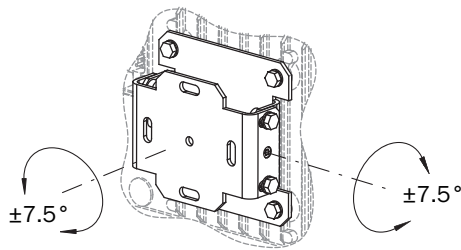

Type	part no.
Mounting kit	2018303

Further device versions and accessories at www.sick.com/Brackets

Illustration may differ

DETAILED TECHNICAL DATA

FEATURES

Accessory group	Mounting systems
Accessory family	Brackets
Description	Mounting kit for wall-mounting (adjustment bracket) Mounting set (adjustment bracket)
Material	Steel, zinc coated (1.0330)
Mounting system type	Mounting bracket

DIMENSIONAL DRAWING

Dimensions in mm (inch)
 ① Center of the optical axis

Further information as well as suitable accessories, example applications and downloads such as CAD dimensional models, operating instructions and software can be found at www.sick.com/2018303