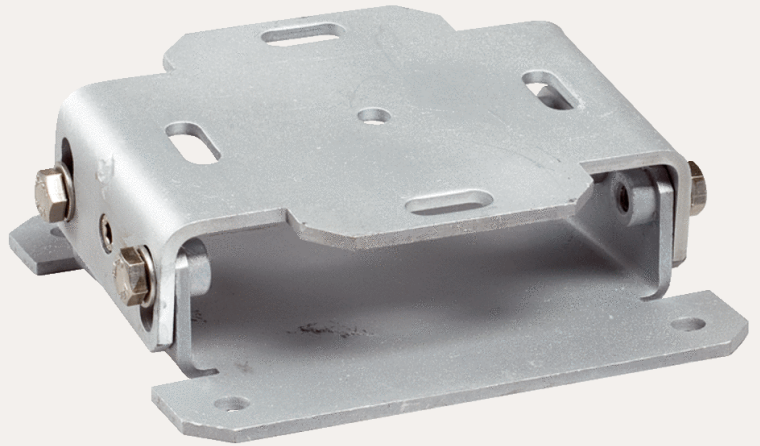

SICK.COM

DATA SHEET

Mounting kit

Brackets
Mounting systems

SICK Sensor Intelligence

MOUNTING SYSTEMS

Mounting kit

ORDERING INFORMATION

Type	part no.
Mounting kit	2018303

Further device versions and accessories at www.sick.com/Brackets

Illustration may differ

DETAILED TECHNICAL DATA

FEATURES

Accessory group	Mounting systems
Accessory family	Brackets
Description	Mounting kit for wall-mounting (adjustment bracket) Mounting set (adjustment bracket)
Material	Steel, zinc coated (1.0330)
Mounting system type	Mounting bracket