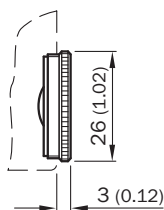

Detailed technical data

Features

Description	Lens, 50 mm sensing distance
Lens	
Focal length	50 mm
Diameter	26 mm

Classifications

ECLASS 5.0	27279205
ECLASS 5.1.4	27279205
ECLASS 6.0	27279205
ECLASS 6.2	27279205
ECLASS 7.0	27279205
ECLASS 8.0	27279205
ECLASS 8.1	27279205
ECLASS 9.0	27273603
ECLASS 10.0	27273603
ECLASS 11.0	27273603
ECLASS 12.0	27273603
ETIM 5.0	EC001776
ETIM 6.0	EC001776
ETIM 7.0	EC001776
ETIM 8.0	EC001776
UNSPSC 16.0901	45121603

Dimensional drawing

Dimensions in mm (inch)

SICK AT A GLANCE

SICK is one of the leading manufacturers of intelligent sensors and sensor solutions for industrial applications. A unique range of products and services creates the perfect basis for controlling processes securely and efficiently, protecting individuals from accidents and preventing damage to the environment.