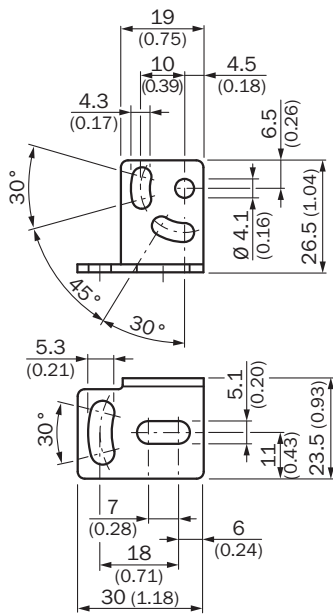

Dimensional drawing

Dimensions in mm (inch)