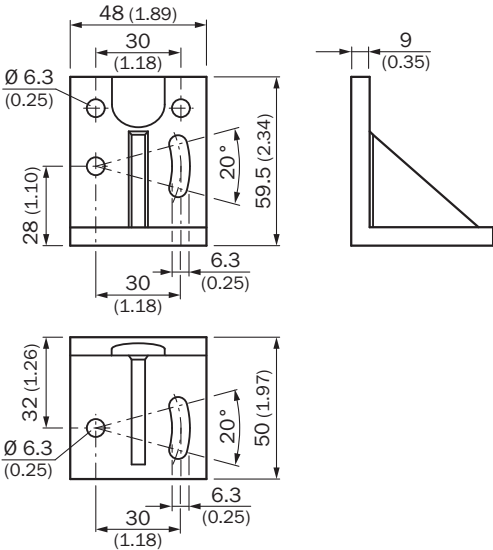

### ORDERING INFORMATION

Type	part no.
BEF-WN-W45	<a href="#">2011480</a>

Further device versions and accessories at [www.sick.com/Brackets](http://www.sick.com/Brackets)

### DETAILED TECHNICAL DATA

**DIMENSIONAL DRAWING**

Dimensions in mm (inch)

Further information as well as suitable accessories, example applications and downloads such as CAD dimensional models, operating instructions and software can be found at [www.sick.com/2011480](http://www.sick.com/2011480)