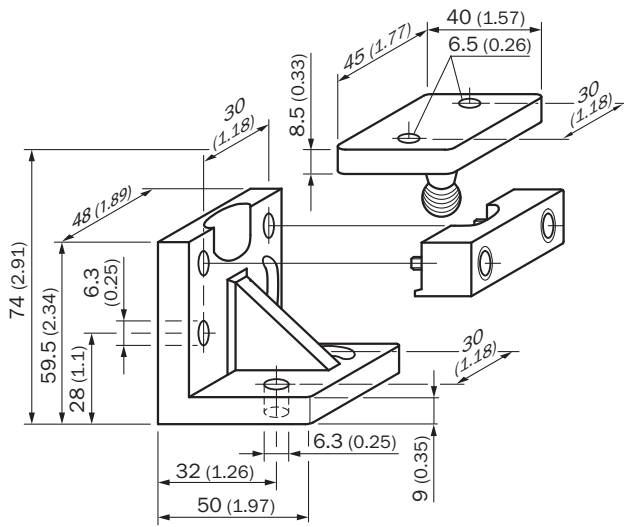

BEF-KK-W45

Brackets

MOUNTING SYSTEMS

SICK
Sensor Intelligence.

Ordering information

Type	part no.
BEF-KK-W45	2011436

Other models and accessories → www.sick.com/Brackets

Detailed technical data

Features

Accessory group	Mounting systems
Accessory family	Brackets
Description	Ball clamp bracket Ball-joint bracket
Material	Stainless steel
Items supplied	Mounting hardware included
Mounting system type	Brackets

Dimensional drawing

Dimensions in mm (inch)

SICK AT A GLANCE

SICK is one of the leading manufacturers of intelligent sensors and sensor solutions for industrial applications. A unique range of products and services creates the perfect basis for controlling processes securely and efficiently, protecting individuals from accidents and preventing damage to the environment.