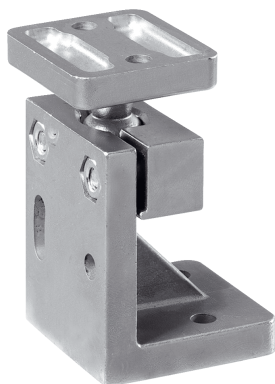

BEF-KK-W45

Brackets

MOUNTING SYSTEMS

SICK
Sensor Intelligence.

Ordering information

Type	part no.
BEF-KK-W45	2011436

Other models and accessories → www.sick.com/Brackets

Detailed technical data

Features

Accessory group	Mounting systems
Accessory family	Brackets
Description	Ball clamp bracket Ball-joint bracket
Material	Stainless steel
Items supplied	Mounting hardware included
Mounting system type	Brackets