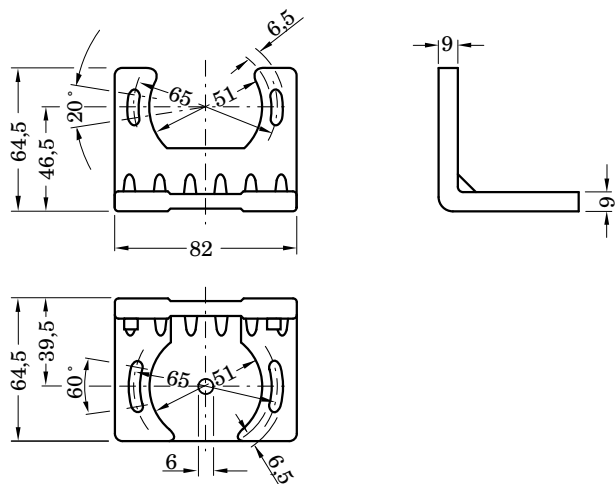

Type	part no.
BEF-4WNAEFAL1	2007900

Further device versions and accessories at www.sick.com/Brackets

DETAILED TECHNICAL DATA

FEATURES

Accessory group	Mounting systems
Accessory family	Brackets
Description	Bracket, face side mounting position Bracket, mounting position, on front
Mounting system type	Brackets

DIMENSIONAL DRAWING

Dimensions in mm (inch)

Further information as well as suitable accessories, example applications and downloads such as CAD dimensional models, operating instructions and software can be found at www.sick.com/2007900