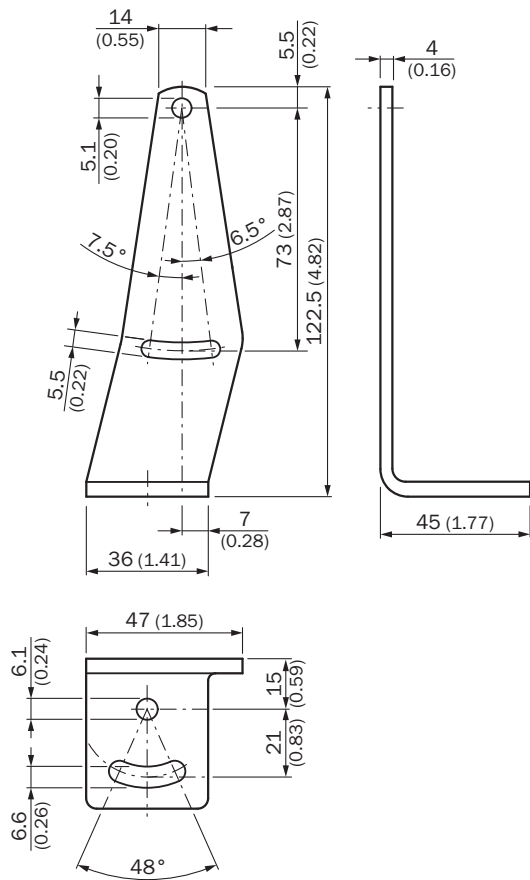

Dimensional drawing

Dimensions in mm (inch)