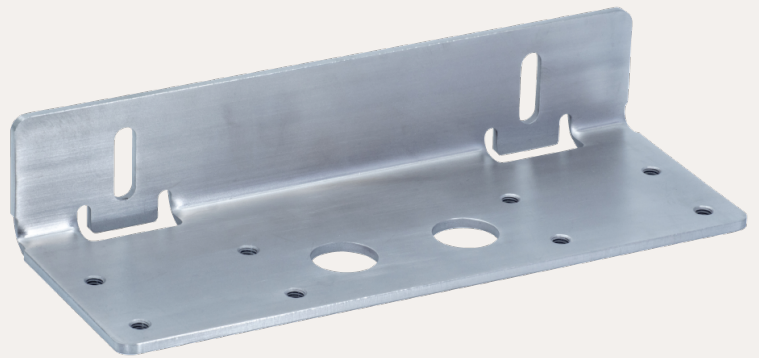

SICK.COM

DATA SHEET

FXL1-XMS3

Brackets
Mounting systems

SICK Sensor Intelligence

MOUNTING SYSTEMS

FXL1-XMS3

ORDERING INFORMATION

| Type | part no. |
|-----------|-------------------------|
| FXL1-XMS3 | 1139208 |

Further device versions and accessories at www.sick.com/Brackets

DETAILED TECHNICAL DATA

FEATURES

| | |
|----------------------|-----------------------------------|
| Accessory group | Mounting systems |
| Accessory family | Brackets |
| Description | Angled mounting plate, for sensor |
| Material | Stainless steel |
| Packing unit | 1 piece |
| Mounting system type | Mounting bracket |