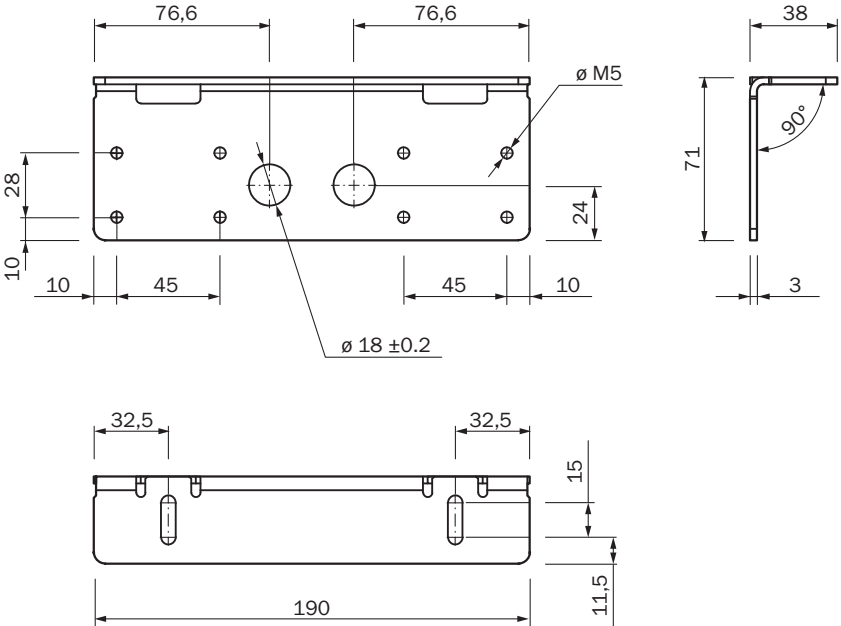

| Type | part no. |
|-----------|-------------------------|
| FXL1-XMS3 | 1139208 |

Further device versions and accessories at www.sick.com/Brackets

DETAILED TECHNICAL DATA

FEATURES

| | |
|----------------------|-----------------------------------|
| Accessory group | Mounting systems |
| Accessory family | Brackets |
| Description | Angled mounting plate, for sensor |
| Material | Stainless steel |
| Packing unit | 1 piece |
| Mounting system type | Mounting bracket |

DIMENSIONAL DRAWING

Dimensions in mm (inch)

Further information as well as suitable accessories, example applications and downloads such as CAD dimensional models, operating instructions and software can be found at www.sick.com/1139208