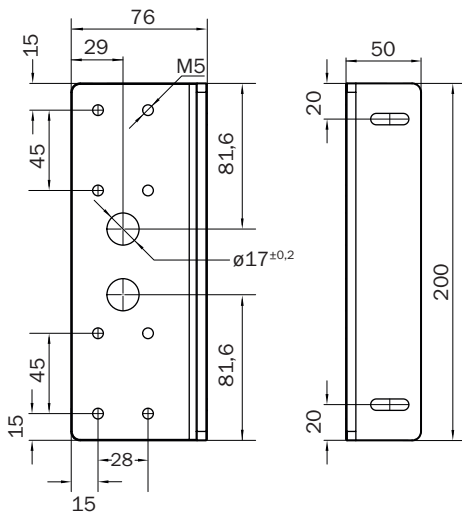

## ORDERING INFORMATION

Type	part no.
FXL1-XMS1	<a href="#">1122229</a>

Further device versions and accessories at [www.sick.com/Brackets](http://www.sick.com/Brackets)

## DETAILED TECHNICAL DATA

## DIMENSIONAL DRAWING

Dimensions in mm (inch)

Further information as well as suitable accessories, example applications and downloads such as CAD dimensional models, operating instructions and software can be found at [www.sick.com/1122229](http://www.sick.com/1122229)