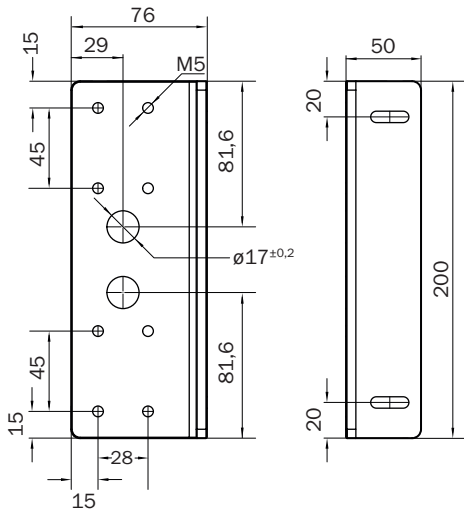

Dimensional drawing

Dimensions in mm (inch)