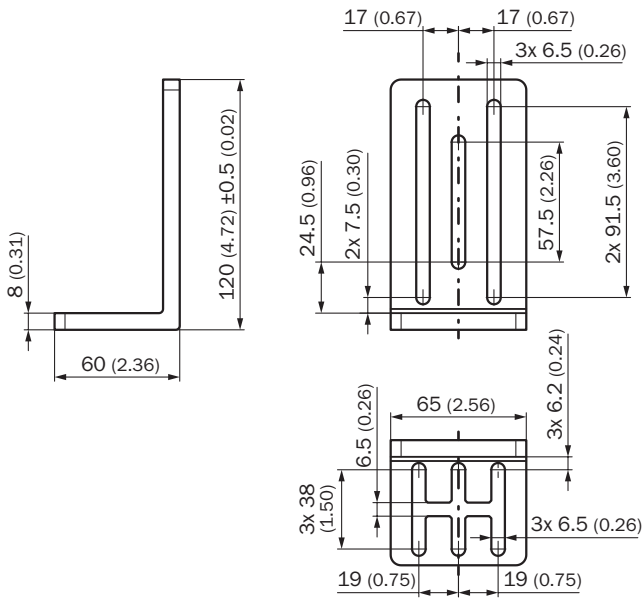

BEF-MWS120-ARM-WF VERTRIEBSSET 01

Measuring wheel mechanics

MEASURING WHEELS AND MEASURING WHEEL MECHANICS

SICK
Sensor Intelligence.

Ordering information

Type	part no.
BEF-MWS120-ARM-WF VERTRIEBSSET 01	1114747

Included in delivery: BEF-MWS120-ARM (1), BEF-WF-MWS-NCV (1)

Other models and accessories → www.sick.com/Measuring_wheel_mechanics

Detailed technical data

Features

Product segment	Measuring wheels and measuring wheel mechanics
Product	Measuring wheel mechanics
Description	Sales set consisting of MWS120 spring arm (part number: 2118239) and MWS120 mounting bracket (part number: 2113284)
Product version	Kit

Dimensional drawing

Dimensions in mm (inch)

Dimensional drawing

Dimensions in mm (inch)

- ① Adapter plate
- ② Holes of the adapter plate, maximum thread depth 6 mm

SICK AT A GLANCE

SICK is one of the leading manufacturers of intelligent sensors and sensor solutions for industrial applications. A unique range of products and services creates the perfect basis for controlling processes securely and efficiently, protecting individuals from accidents and preventing damage to the environment.