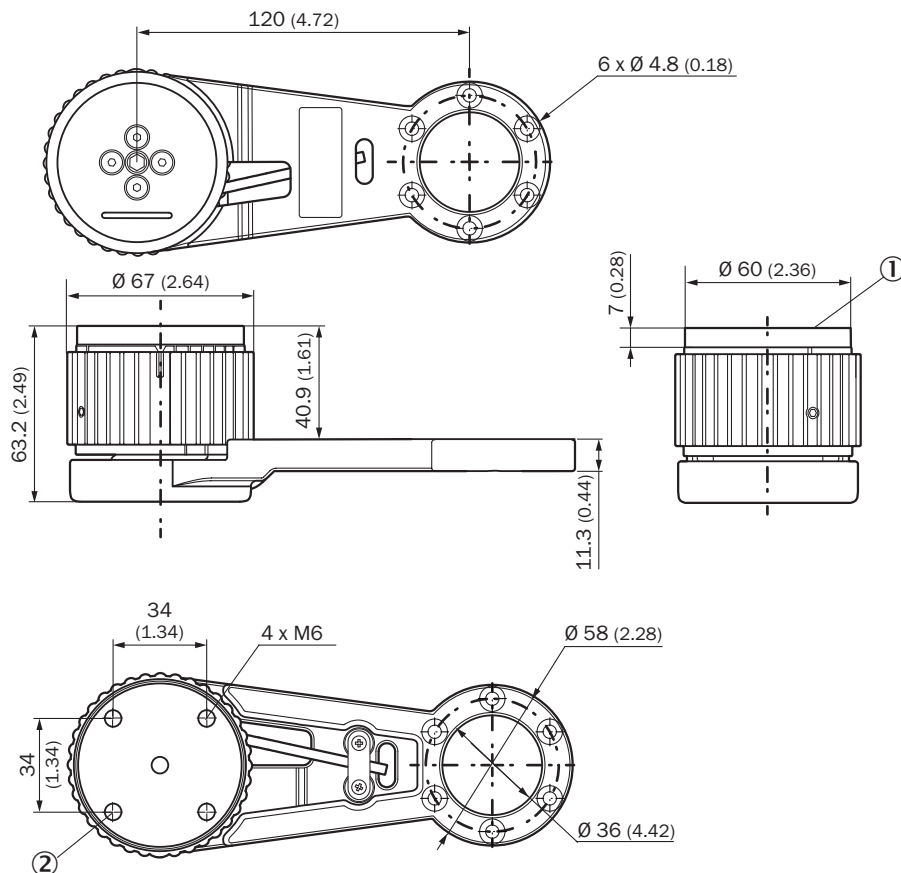

Dimensional drawing

Dimensions in mm (inch)