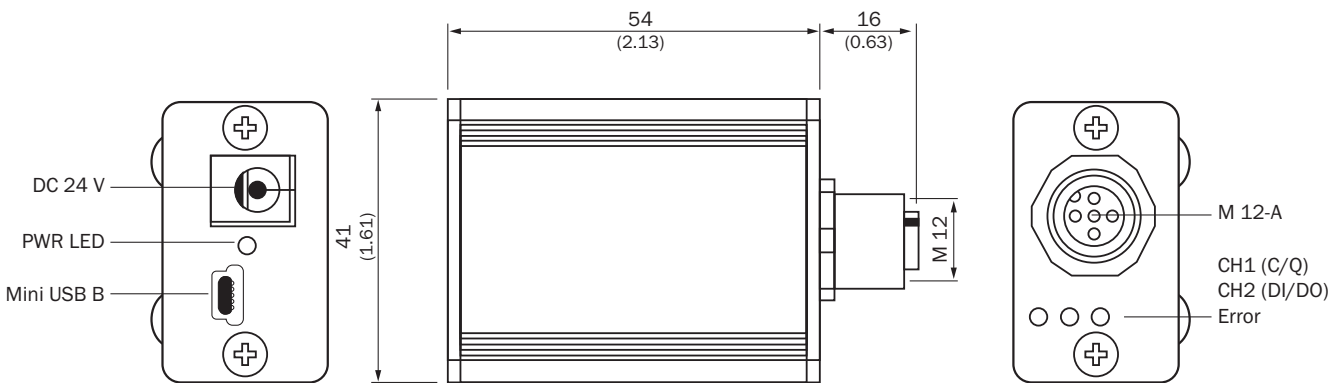

DIMENSIONAL DRAWING

Dimensions in mm (inch)