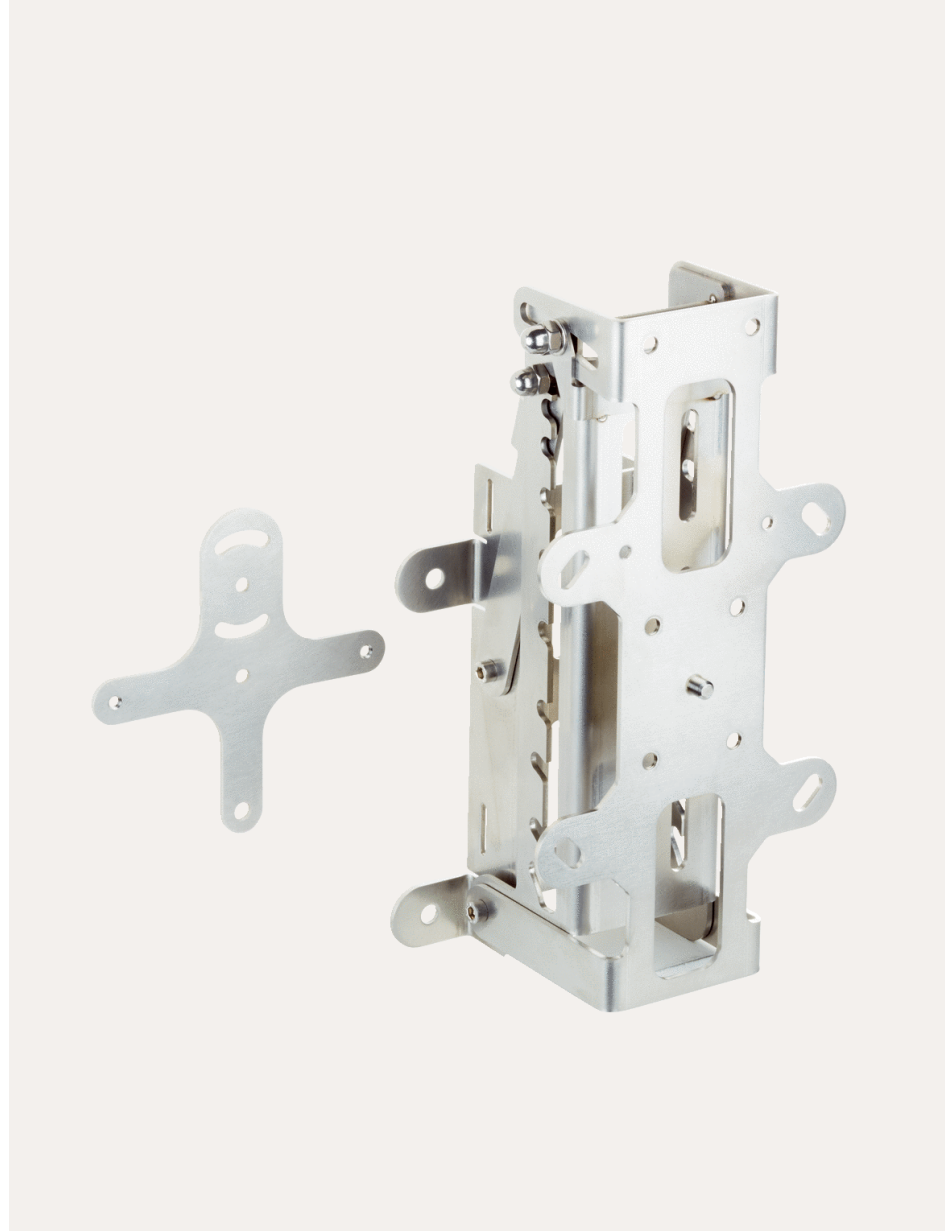

SICK.COM

DATA SHEET

Mounting kit

Brackets
Mounting systems

SICK Sensor Intelligence

MOUNTING SYSTEMS

Mounting kit

ORDERING INFORMATION

Type	part no.
Mounting kit	1081413

Further device versions and accessories at www.sick.com/Brackets

Illustration may differ

DETAILED TECHNICAL DATA

FEATURES

Accessory group	Mounting systems
Accessory family	Brackets
Description	Mounting kit for mast mount. When mounting with tightening straps, suitable for mast diameter of 95 mm or greater.
Mounting system type	Mounting bracket