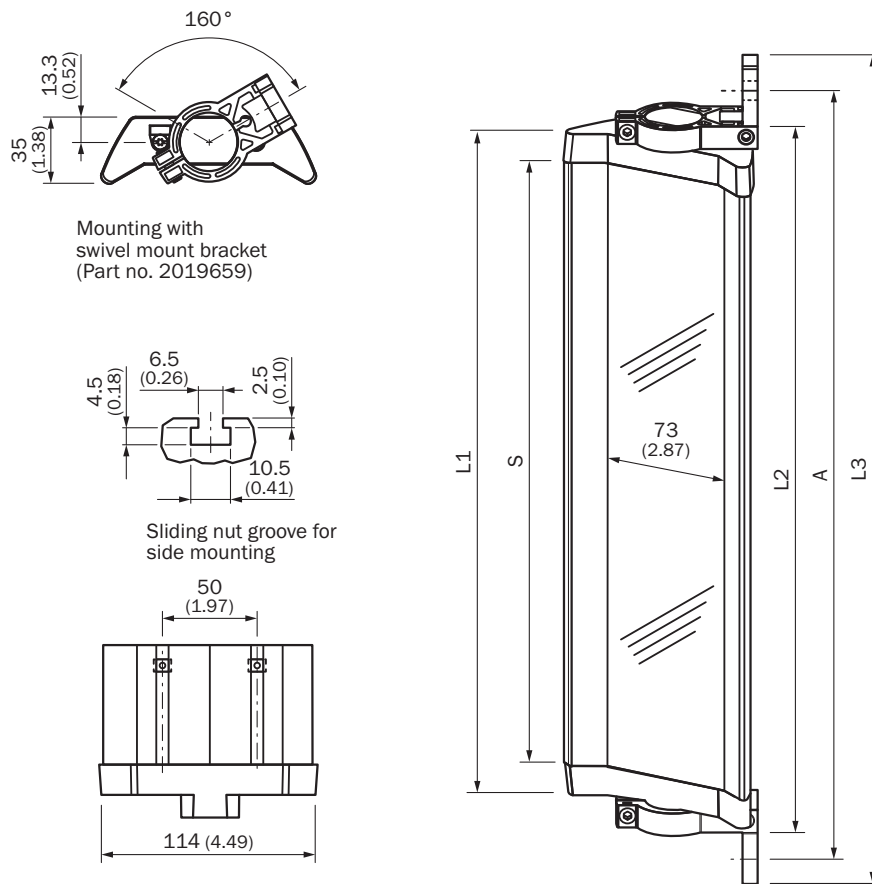

### Ordering information

Type	part no.
PNS75-034	1019414

Other models and accessories → [www.sick.com/Mirror](http://www.sick.com/Mirror)

Dimensional drawing PNS75

Dimensions in mm (inch)

	<b>L1</b>	<b>L2</b>	<b>L3</b>	<b>A</b>
340	372	396	460	440
490	522	546	610	590
640	672	696	760	740
790	822	846	910	890
940	972	996	1,060	1,040
1,090	1,122	1,146	1,210	1,190
1,240	1,272	1,296	1,360	1,340
1,390	1,422	1,446	1,510	1,490
1,540	1,572	1,596	1,660	1,640
1,690	1,722	1,746	1,810	1,790
1,840	1,872	1,896	1,960	1,940
1,990	2,022	2,046	2,110	2,090
2,140	2,172	2,196	2,260	2,240