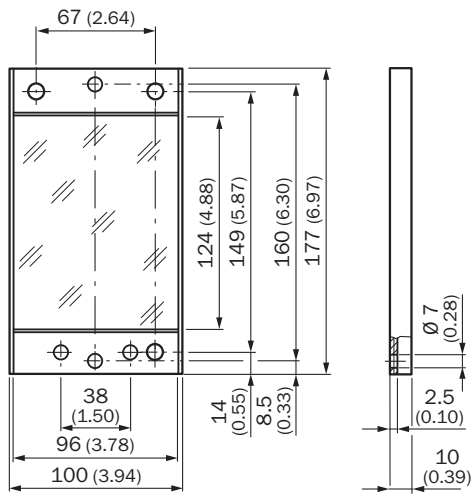

### Ordering information

Type	part no.
PSK1	1005229

Other models and accessories → [www.sick.com/Mirror](http://www.sick.com/Mirror)

### Detailed technical data

Dimensional drawing

Dimensions in mm (inch)