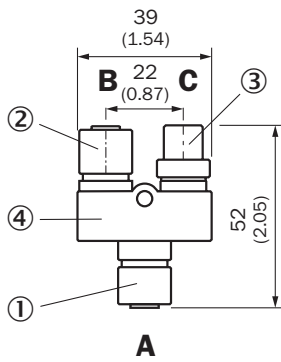

SYL-1208-GOM

Y- and T-splitters

CONNECTORS AND CABLES

SICK
Sensor Intelligence.

Ordering information

Type	part no.
SYL-1208-GOM	6064008

Other models and accessories → www.sick.com/Y_and_T-splitters

Detailed technical data

Technical specifications

Connection type head A	Female connector, M12, 8-pin, A-coded
Connection type head B	Female connector, M12, 4-pin, D-coded
Connection type head C	Male connector, M12, 4-pin, A-coded
Locking nut material	Zinc die-cast, nickel-plated
Shielding	Shielded
Description	For separating Ethernet and power supply for OD5000 & DXV

Dimensional drawing

Dimensions in mm (inch)

- ① female connector M12, 8-pin, A-coded
- ② M12 female connector, 4-pin, D-coded
- ③ M12 male connector, 4-pin, A-coding
- ④ TPU

Connection diagram

SICK AT A GLANCE