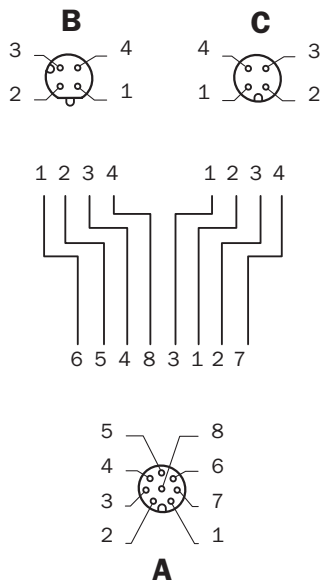

SYL-1208-GOM

Y- and T-splitters

CONNECTORS AND CABLES

SICK
Sensor Intelligence.

Ordering information

Type	part no.
SYL-1208-GOM	6064008

Other models and accessories → www.sick.com/Y_and_T-splitters

Detailed technical data

Technical specifications

Connection type head A	Female connector, M12, 8-pin, A-coded
Connection type head B	Female connector, M12, 4-pin, D-coded
Connection type head C	Male connector, M12, 4-pin, A-coded
Locking nut material	Zinc die-cast, nickel-plated
Shielding	Shielded
Description	For separating Ethernet and power supply for OD5000 & DXV

Dimensional drawing

Dimensions in mm (inch)

- ① female connector M12, 8-pin, A-coded
- ② M12 female connector, 4-pin, D-coded
- ③ M12 male connector, 4-pin, A-coding
- ④ TPU

Connection diagram

SICK AT A GLANCE