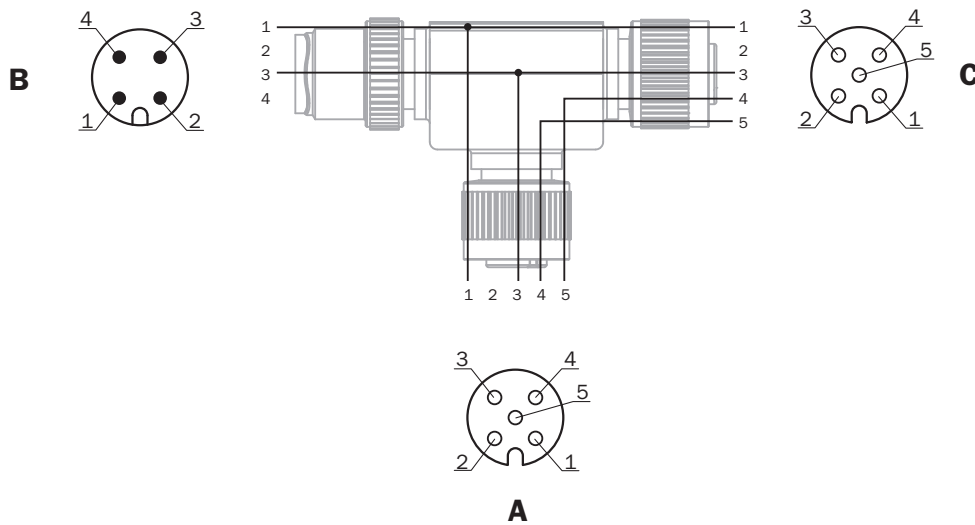

#### Technical specifications

|                               |                                       |
|-------------------------------|---------------------------------------|
| <b>Connection type head A</b> | Female connector, M12, 4-pin, A-coded |
| <b>Connection type head B</b> | Female connector, M12, 5-pin, A-coded |
| <b>Connection type head C</b> | Male connector, M12, 2-pin, A-coded   |
| <b>Housing material</b>       | TPU                                   |
| <b>Locking nut material</b>   | Zinc die-cast, nickel-plated          |
| <b>Shielding</b>              | Unshielded                            |
| <b>Reference voltage</b>      | ≤ 60 V                                |
| <b>Current loading</b>        | 4 A                                   |
| <b>Operating temperature</b>  | -25 °C ... +90 °C                     |
| <b>Enclosure rating</b>       | IP65                                  |

|                       |          |
|-----------------------|----------|
| <b>ETIM 8.0</b>       | EC002585 |
| <b>UNSPSC 16.0901</b> | 31163032 |

**Dimensional drawing**

Dimensions in mm (inch)

**Connection diagram**