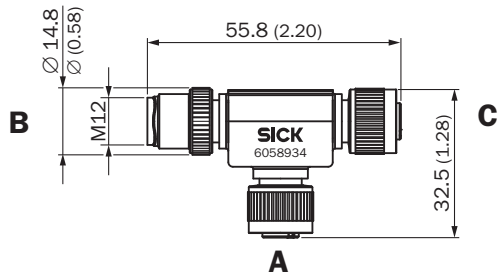

#### Technical specifications

|                               |                                       |
|-------------------------------|---------------------------------------|
| <b>Connection type head A</b> | Female connector, M12, 4-pin, A-coded |
| <b>Connection type head B</b> | Female connector, M12, 5-pin, A-coded |
| <b>Connection type head C</b> | Male connector, M12, 2-pin, A-coded   |
| <b>Housing material</b>       | TPU                                   |
| <b>Locking nut material</b>   | Zinc die-cast, nickel-plated          |
| <b>Shielding</b>              | Unshielded                            |
| <b>Reference voltage</b>      | ≤ 60 V                                |
| <b>Current loading</b>        | 4 A                                   |
| <b>Operating temperature</b>  | -25 °C ... +90 °C                     |
| <b>Enclosure rating</b>       | IP65                                  |

|                       |          |
|-----------------------|----------|
| <b>ETIM 8.0</b>       | EC002585 |
| <b>UNSPSC 16.0901</b> | 31163032 |

**Dimensional drawing**

Dimensions in mm (inch)

**Connection diagram**