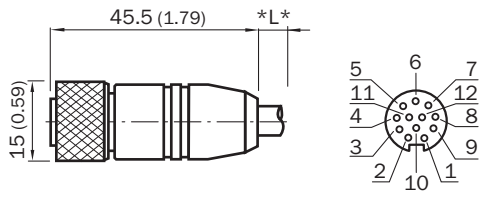

Detailed technical data

Technical specifications

Connection type head A	Female connector, M12, 12-pin, straight
Connection type head B	Flying leads
Cable	5 m
Signal type	Sensor/actuator cable
Special feature	35,000 torsion flex cycles

Dimensional drawing

Dimensions in mm (inch)

- ① Brown
- ② blue
- ③ White
- ④ Green
- ⑤ Pink
- ⑥ Yellow
- ⑦ Black
- ⑧ Gray
- ⑨ Red
- ⑩ Violet
- ⑪ Gray-pink
- ⑫ Red-blue

SICK AT A GLANCE

SICK is one of the leading manufacturers of intelligent sensors and sensor solutions for industrial applications. A unique range of products and services creates the perfect basis for controlling processes securely and efficiently, protecting individuals from accidents and preventing damage to the environment.