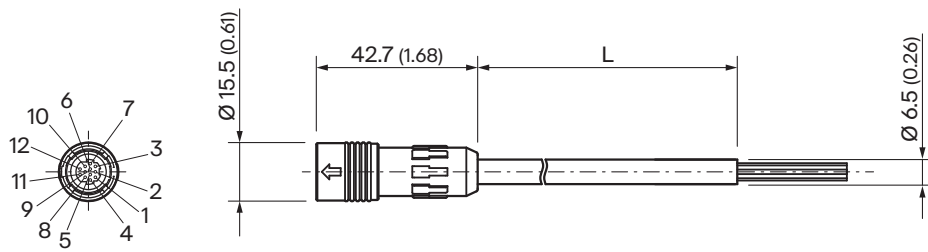

Dimensional drawing

Dimensions in mm (inch)

- ① L+(BN)
- ② 0V(BU)
- ③ Offset/laser off(WH)
- ④ BANK1/Reset(VT)
- ⑤ BANK2/Hold(OR)
- ⑥ BANK3/Trigger(GY)
- ⑦ Q2(BK)
- ⑧ Q1(YE)
- ⑨ Q3(RD)
- ⑩ Analog GND(Shield)
- ⑪ QA (WH with shield)