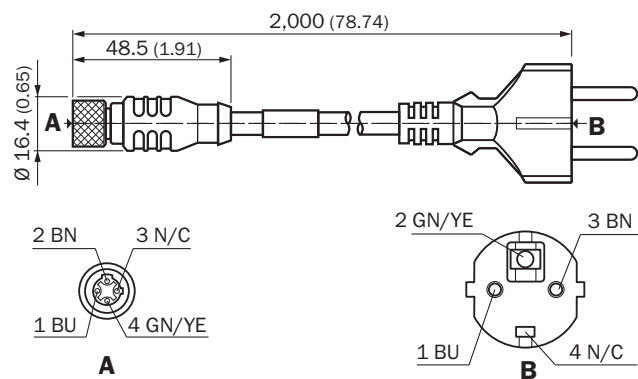

Dimensional drawing

Dimensions in mm (inch)