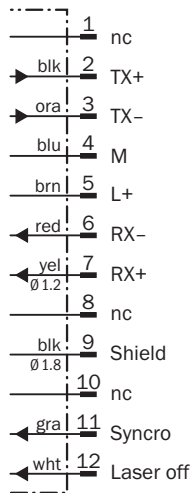

DOL-1212-G10M

Sensor-actuator cables

CONNECTORS AND CABLES

SICK
Sensor Intelligence.

Ordering information

Type	part no.
DOL-1212-G10M	6045214

Other models and accessories → www.sick.com/Sensor-actuator_cables

Detailed technical data

Technical specifications

Connection type head A	Female connector, M12, 12-pin, straight
Connection type head B	Flying leads
Cable	10 m, 9-wire, PVC
Jacket material	PVC
Cable diameter	12 mm
Shielding	Shielded
Signal type	Sensor/actuator cable
Application	Uncontaminated zones Zones with chemicals

UNSPSC 16.0901

26121604

Dimensional drawing DOL-1212-G05M DOL-1212-G10M DOL-1212-G20M

Dimensions in mm (inch)

Connection diagram

SICK AT A GLANCE

SICK is one of the leading manufacturers of intelligent sensors and sensor solutions for industrial applications. A unique range of products and services creates the perfect basis for controlling processes securely and efficiently, protecting individuals from accidents and preventing damage to the environment.