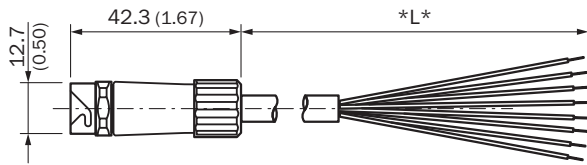

Detailed technical data

Technical specifications

Connection type head A	Female connector, M12, 12-pin, straight
Connection type head B	Flying leads
Cable	10 m, 9-wire, PVC
Jacket material	PVC
Cable diameter	12 mm
Shielding	Shielded
Signal type	Sensor/actuator cable
Application	Uncontaminated zones Zones with chemicals

UNSPSC 16.0901

26121604

Dimensional drawing DOL-1212-G05M DOL-1212-G10M DOL-1212-G20M

Dimensions in mm (inch)

Connection diagram

SICK AT A GLANCE

SICK is one of the leading manufacturers of intelligent sensors and sensor solutions for industrial applications. A unique range of products and services creates the perfect basis for controlling processes securely and efficiently, protecting individuals from accidents and preventing damage to the environment.