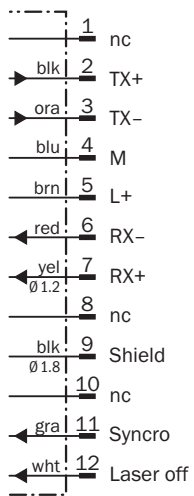

YFHRSB-200XXMHRSB

Other connectors and cables

CONNECTORS AND CABLES

SICK
Sensor Intelligence.

Ordering information

Type	part no.
YFHRSB-200XXMHRSB	6045159

Other models and accessories → www.sick.com/Other_connectors_and_cables

Detailed technical data

Technical specifications

Connection type head A	Female connector, M12, 12-pin, straight
Connection type head B	Male connector, M12, 12-pin, straight
Cable	20 m, 9-wire, twisted pair, PVC
Jacket material	PVC
Jacket color	Black
Shielding	Shielded
Signal type	RS-422
Note	OD Precision specific

Dimensional drawing DSL-1212-G05M DOL-1212-G05M

Dimensions in mm (inch)

Connection diagram

SICK AT A GLANCE

SICK is one of the leading manufacturers of intelligent sensors and sensor solutions for industrial applications. A unique range of products and services creates the perfect basis for controlling processes securely and efficiently, protecting individuals from accidents and preventing damage to the environment.