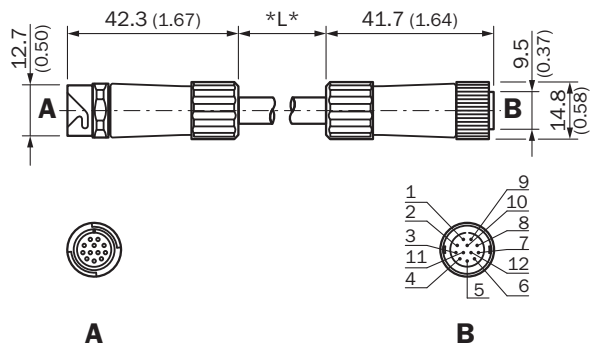

Detailed technical data

Technical specifications

Connection type head A	Female connector, M12, 12-pin, straight
Connection type head B	Male connector, M12, 12-pin, straight
Cable	20 m, 9-wire, twisted pair, PVC
Jacket material	PVC
Jacket color	Black
Shielding	Shielded
Signal type	RS-422
Note	OD Precision specific

Dimensional drawing DSL-1212-G05M DOL-1212-G05M

Dimensions in mm (inch)

Connection diagram

SICK AT A GLANCE

SICK is one of the leading manufacturers of intelligent sensors and sensor solutions for industrial applications. A unique range of products and services creates the perfect basis for controlling processes securely and efficiently, protecting individuals from accidents and preventing damage to the environment.