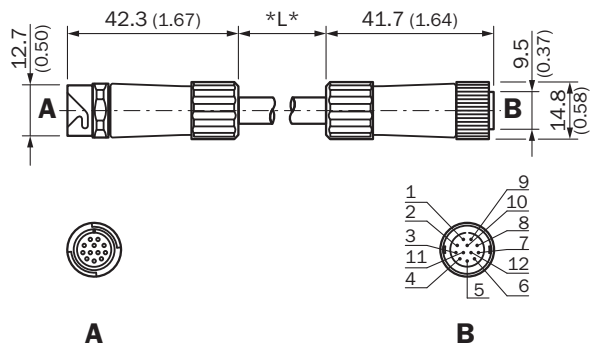

Detailed technical data

Technical specifications

Connection type head A	Female connector, M12, 12-pin, straight
Connection type head B	Male connector, M12, 12-pin, straight
Cable	10 m, 9-wire, twisted pair, PVC
Jacket material	PVC
Jacket color	Black
Shielding	Shielded
Signal type	RS-422
Note	OD Precision specific

Dimensional drawing DSL-1212-G05M DOL-1212-G05M

Dimensions in mm (inch)

Connection diagram

SICK AT A GLANCE

SICK is one of the leading manufacturers of intelligent sensors and sensor solutions for industrial applications. A unique range of products and services creates the perfect basis for controlling processes securely and efficiently, protecting individuals from accidents and preventing damage to the environment.