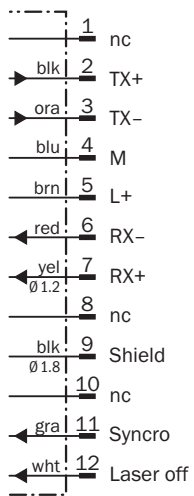

YFHRSB-100XXMHRSB

Other connectors and cables

CONNECTORS AND CABLES

SICK
Sensor Intelligence.

Ordering information

Type	part no.
YFHRSB-100XXMHRSB	6045158

Other models and accessories → www.sick.com/Other_connectors_and_cables

Detailed technical data

Technical specifications

Connection type head A	Female connector, M12, 12-pin, straight
Connection type head B	Male connector, M12, 12-pin, straight
Cable	10 m, 9-wire, twisted pair, PVC
Jacket material	PVC
Jacket color	Black
Shielding	Shielded
Signal type	RS-422
Note	OD Precision specific

Dimensional drawing DSL-1212-G05M DOL-1212-G05M

Dimensions in mm (inch)

Connection diagram

SICK AT A GLANCE

SICK is one of the leading manufacturers of intelligent sensors and sensor solutions for industrial applications. A unique range of products and services creates the perfect basis for controlling processes securely and efficiently, protecting individuals from accidents and preventing damage to the environment.