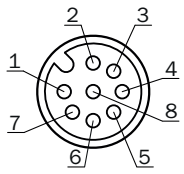

PIN assignment

- ① White
- ② Brown
- ③ Green
- ④ Yellow
- ⑤ Gray
- ⑥ Pink
- ⑦ blue
- ⑧ Red