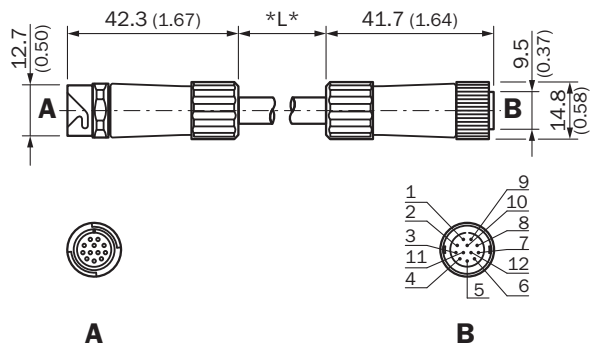

Detailed technical data

Technical specifications

Connection type head A	Female connector, M12, 12-pin, straight
Connection type head B	Male connector, M12, 12-pin, straight
Cable	2 m, 9-wire, twisted pair, PVC
Jacket material	PVC
Jacket color	Black
Shielding	Shielded
Signal type	RS-422
Note	OD Precision specific

Dimensional drawing DSL-1212-G05M DOL-1212-G05M

Dimensions in mm (inch)

Connection diagram

SICK AT A GLANCE

SICK is one of the leading manufacturers of intelligent sensors and sensor solutions for industrial applications. A unique range of products and services creates the perfect basis for controlling processes securely and efficiently, protecting individuals from accidents and preventing damage to the environment.