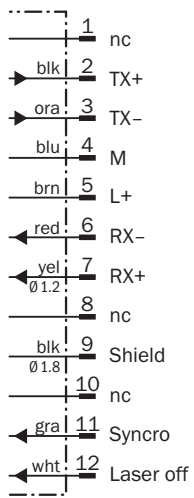

YFHRSB-020XXMHRSB

Other connectors and cables

CONNECTORS AND CABLES

SICK
Sensor Intelligence.

Ordering information

Type	part no.
YFHRSB-020XXXMHR SB	6035986

Other models and accessories → www.sick.com/Other_connectors_and_cables

Detailed technical data

Technical specifications

Connection type head A	Female connector, M12, 12-pin, straight
Connection type head B	Male connector, M12, 12-pin, straight
Cable	2 m, 9-wire, twisted pair, PVC
Jacket material	PVC
Jacket color	Black
Shielding	Shielded
Signal type	RS-422
Note	OD Precision specific

Dimensional drawing DSL-1212-G05M DOL-1212-G05M

Dimensions in mm (inch)

Connection diagram

SICK AT A GLANCE

SICK is one of the leading manufacturers of intelligent sensors and sensor solutions for industrial applications. A unique range of products and services creates the perfect basis for controlling processes securely and efficiently, protecting individuals from accidents and preventing damage to the environment.