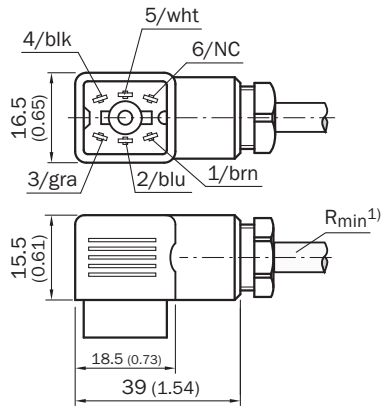

Detailed technical data

Technical specifications

Connection type head A	Female connector, 6-pin, angled, AC/UC-coded
Connection type head B	Flying leads
Cable	10 m, PVC
Jacket material	PVC
Cable diameter	5 mm
Conductor cross section	0.25 mm ²
Shielding	Unshielded
Signal type	Sensor/actuator cable
Enclosure rating	IP65

UNSPSC 16.0901

26121604

Dimensional drawing

Dimensions in mm (inch)

① Minimum bend radius at dynamic use $R_{min} = 20 \times$ cable diameter

SICK AT A GLANCE

SICK is one of the leading manufacturers of intelligent sensors and sensor solutions for industrial applications. A unique range of products and services creates the perfect basis for controlling processes securely and efficiently, protecting individuals from accidents and preventing damage to the environment.