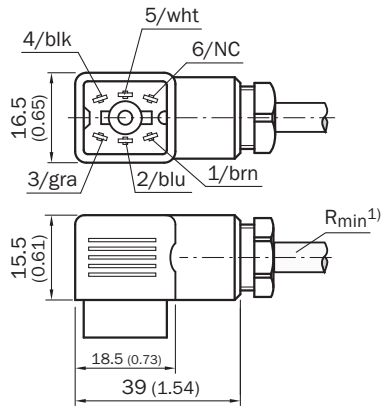

Detailed technical data

Technical specifications

Connection type head A	Female connector, 6-pin, angled, AC/UC-coded
Connection type head B	Flying leads
Cable	2 m, PVC
Jacket material	PVC
Cable diameter	5 mm
Conductor cross section	0.25 mm ²
Shielding	Unshielded
Signal type	Sensor/actuator cable
Enclosure rating	IP65

UNSPSC 16.0901

26121604

Dimensional drawing

Dimensions in mm (inch)

① Minimum bend radius at dynamic use $R_{min} = 20 \times \text{cable diameter}$

SICK AT A GLANCE

SICK is one of the leading manufacturers of intelligent sensors and sensor solutions for industrial applications. A unique range of products and services creates the perfect basis for controlling processes securely and efficiently, protecting individuals from accidents and preventing damage to the environment.