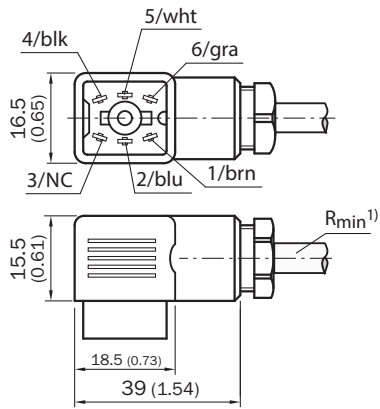

Detailed technical data

Technical specifications

Connection type head A	Female connector, 6-pin, angled, DC-coded
Connection type head B	Flying leads
Cable	10 m, PVC
Jacket material	PVC
Cable diameter	5 mm
Conductor cross section	0.25 mm ²
Shielding	Unshielded
Signal type	Sensor/actuator cable
Enclosure rating	IP65

UNSPSC 16.0901

26121604

Dimensional drawing

Dimensions in mm (inch)

① Minimum bend radius at dynamic use $R_{min} = 20 \times \text{cable diameter}$

SICK AT A GLANCE

SICK is one of the leading manufacturers of intelligent sensors and sensor solutions for industrial applications. A unique range of products and services creates the perfect basis for controlling processes securely and efficiently, protecting individuals from accidents and preventing damage to the environment.