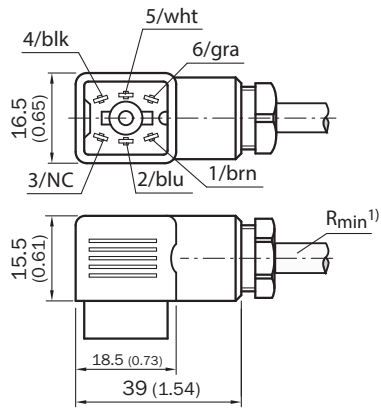

Detailed technical data

Technical specifications

Connection type head A	Female connector, 6-pin, angled, DC-coded
Connection type head B	Flying leads
Cable	5.5 m, PVC
Jacket material	PVC
Cable diameter	5 mm
Conductor cross section	0.25 mm ²
Shielding	Unshielded
Signal type	Sensor/actuator cable
Enclosure rating	IP65

UNSPSC 16.0901

26121604

Dimensional drawing

Dimensions in mm (inch)

① Minimum bend radius at dynamic use $R_{min} = 20 \times \text{cable diameter}$

SICK AT A GLANCE

SICK is one of the leading manufacturers of intelligent sensors and sensor solutions for industrial applications. A unique range of products and services creates the perfect basis for controlling processes securely and efficiently, protecting individuals from accidents and preventing damage to the environment.