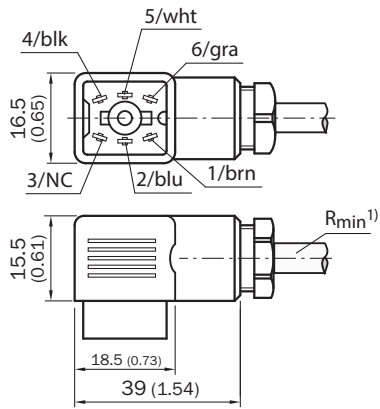

Detailed technical data

Technical specifications

Connection type head A	Female connector, 6-pin, angled, DC-coded
Connection type head B	Flying leads
Cable	2 m, PVC
Jacket material	PVC
Cable diameter	5 mm
Conductor cross section	0.25 mm ²
Shielding	Unshielded
Signal type	Sensor/actuator cable
Enclosure rating	IP65

UNSPSC 16.0901

26121604

Dimensional drawing

Dimensions in mm (inch)

① Minimum bend radius at dynamic use $R_{min} = 20 \times$ cable diameter

SICK AT A GLANCE

SICK is one of the leading manufacturers of intelligent sensors and sensor solutions for industrial applications. A unique range of products and services creates the perfect basis for controlling processes securely and efficiently, protecting individuals from accidents and preventing damage to the environment.