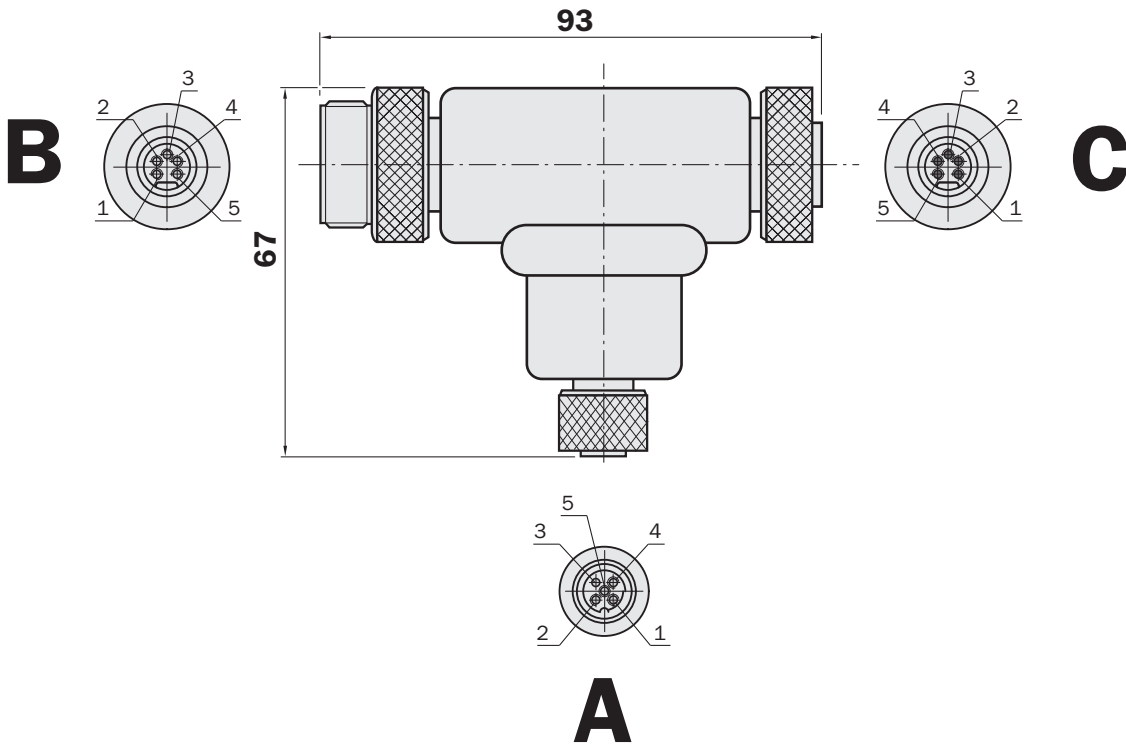

SDO-02D78-SF

Y- and T-splitters

CONNECTORS AND CABLES

SICK
Sensor Intelligence.

Ordering information

Type	part no.
SDO-02D78-SF	6028330

Other models and accessories → www.sick.com/Y_and_T-splitters

Detailed technical data

Technical specifications

Connection type head A	Female connector, M12, 5-pin, A-coded
Connection type head B	Female connector, 7/8", 5-pin
Connection type head C	Male connector, 7/8", 5-pin
Locking nut material	Nickel-plated brass
Shielding, head	Unshielded
Shielding	Unshielded
Reference voltage	≤ 36 V DC, ≤ 36 V DC
Current loading	4 A, M12 7/8"
Operating temperature	-25 °C ... +90 °C, M12 -40 °C ... +90 °C, 7/8"
Enclosure rating	IP68
Operating temperature	
	Head -25 °C ... +90 °C

UNSPSC 16.0901

31163032

Dimensional drawing

Dimensions in mm (inch)

PIN assignment

WIRING DIAGRAM

SICK AT A GLANCE

SICK is one of the leading manufacturers of intelligent sensors and sensor solutions for industrial applications. A unique range of products and services creates the perfect basis for controlling processes securely and efficiently, protecting individuals from accidents and preventing damage to the environment.