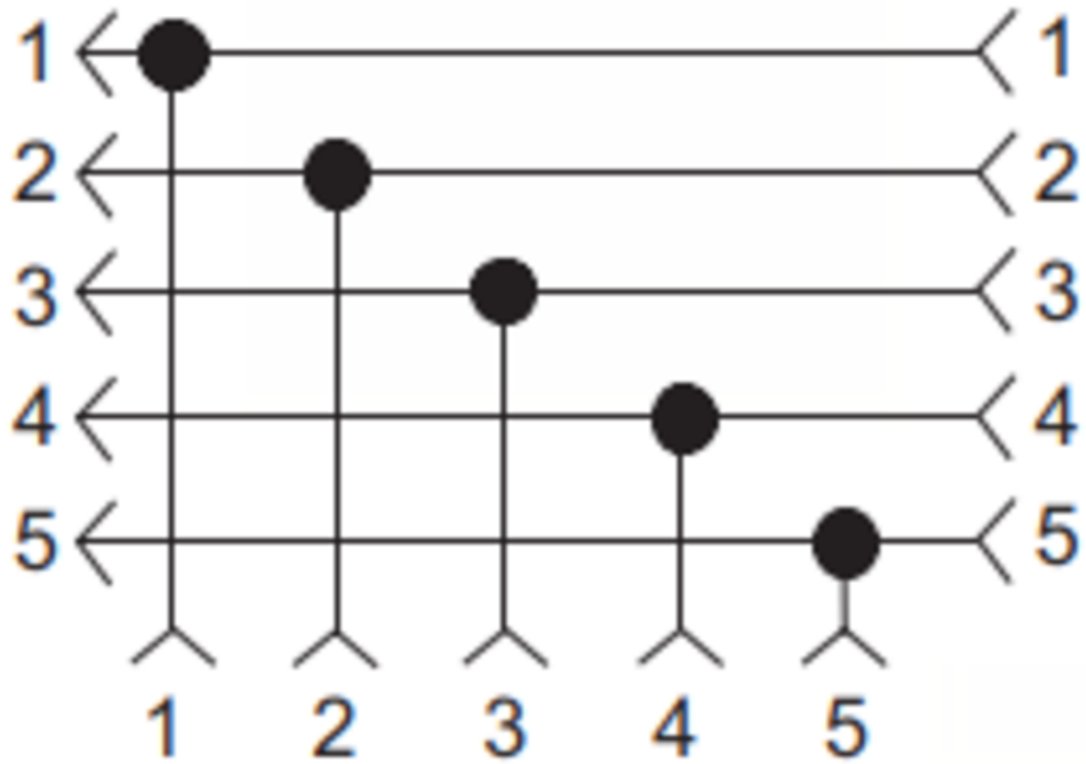

UNSPSC 16.0901

31163032

Dimensional drawing

Dimensions in mm (inch)

PIN assignment

WIRING DIAGRAM

SICK AT A GLANCE

SICK is one of the leading manufacturers of intelligent sensors and sensor solutions for industrial applications. A unique range of products and services creates the perfect basis for controlling processes securely and efficiently, protecting individuals from accidents and preventing damage to the environment.