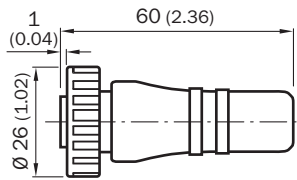

Detailed technical data

Technical specifications

Connection type head A	Female connector, 7/8", 5-pin, straight
Shielding	Shielded
Permitted cross-section	≤ 1.5 mm ²
Reference voltage	≤ 250 V AC
Current loading	9 A
Signal type	DeviceNet™, CANopen
Special feature	Terminal resistor
Note	For field bus technology
Enclosure rating	IP67
Operating temperature	Head -40 °C ... +90 °C

ECLASS 12.0	27440116
ETIM 5.0	EC002635
ETIM 6.0	EC002635
ETIM 7.0	EC002635
ETIM 8.0	EC002635
UNSPSC 16.0901	39121421

Dimensional drawing

Dimensions in mm (inch)

SICK AT A GLANCE

SICK is one of the leading manufacturers of intelligent sensors and sensor solutions for industrial applications. A unique range of products and services creates the perfect basis for controlling processes securely and efficiently, protecting individuals from accidents and preventing damage to the environment.