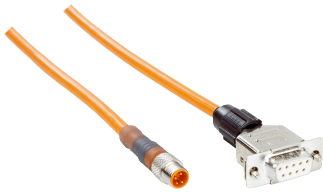

DSL-8D04G02M025KM1

Other connectors and cables

CONNECTORS AND CABLES

SICK
Sensor Intelligence.

Ordering information

Type	part no.
DSL-8D04G02M025KM1	6021195

Other models and accessories → www.sick.com/Other_connectors_and_cables

Detailed technical data

Technical specifications

Connection type head A	Female connector, D-Sub, 9-pin, straight
Connection type head B	Male connector, M8, 4-pin, straight
Connector material	TPU
Connector color	Black
Locking nut material	CuZn, nickel-plated brass
Cable	2 m, PVC
Jacket material	PVC
Jacket color	Orange
Cable diameter	5 mm
Conductor cross section	0.25 mm ²
Shielding	Unshielded
Reference voltage	≤ 35 V
Current loading	4 A
Enclosure rating	IP67 (EN 60529)
Operating temperature	
Stationary position	-40 °C ... +90 °C