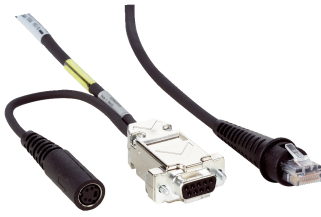

Connection cable (male connector - female connector)

Other connectors and cables

CONNECTORS AND CABLES

SICK
Sensor Intelligence.

Connection cable (male connector - female connector) | Other connectors and cables

CONNECTORS AND CABLES

Ordering information

Type	part no.
Connection cable (male connector - female connector)	6010819

Other models and accessories → www.sick.com/Other_connectors_and_cables

Detailed technical data

Technical specifications

Connection type head A	Female connector, D-Sub, 9-pin, straight
Connection type head B	Male connector, RJ45, straight
Cable	2.4 m, coiled cable
Shielding	Unshielded
Signal type	RS-422 TRUE
Note	Additional power supply unit required (42204253-04E)