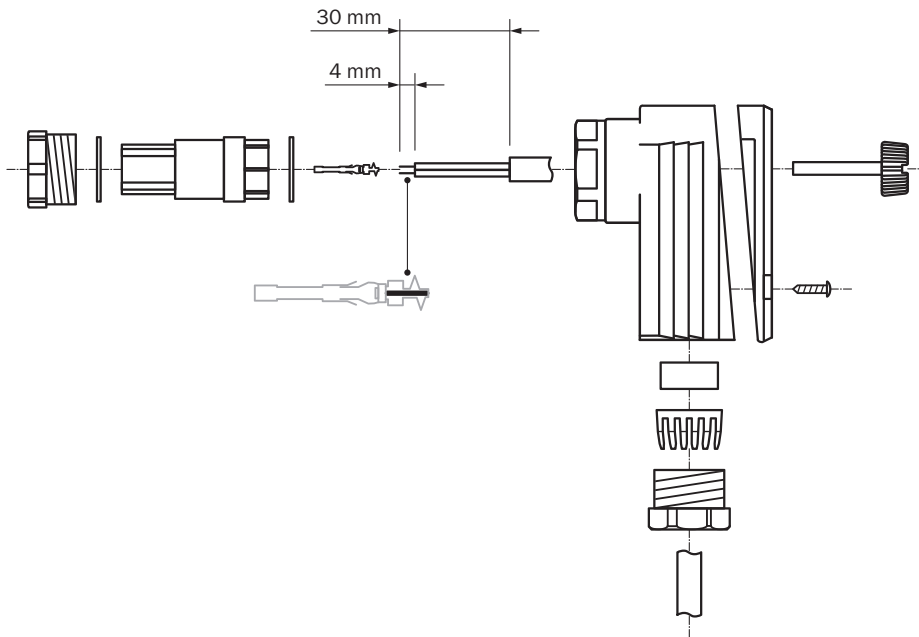

Detailed technical data

Technical specifications

Connection type head A	Female connector, M26, 7-pin, angled
Connection type	Crimp contacts
Connector material	PBT
Connector color	Gray
Shielding	Unshielded
Permitted cable diameter	8 mm ... 10 mm
Permitted cross-section	0.5 mm ² ... 1.5 mm ²
Reference voltage	≤ 50 V AC, ≤ 60 V DC
Rated impulse voltage	4 kV
Current loading	10 A
Note	7 crimping contacts enclosed
Enclosure rating	IP65
Operating temperature	Head -40 °C ... +90 °C

UNSPSC 16.0901

39121421

Dimensional drawing

Dimensions in mm (inch)

Installation drawing

SICK AT A GLANCE

SICK is one of the leading manufacturers of intelligent sensors and sensor solutions for industrial applications. A unique range of products and services creates the perfect basis for controlling processes securely and efficiently, protecting individuals from accidents and preventing damage to the environment.