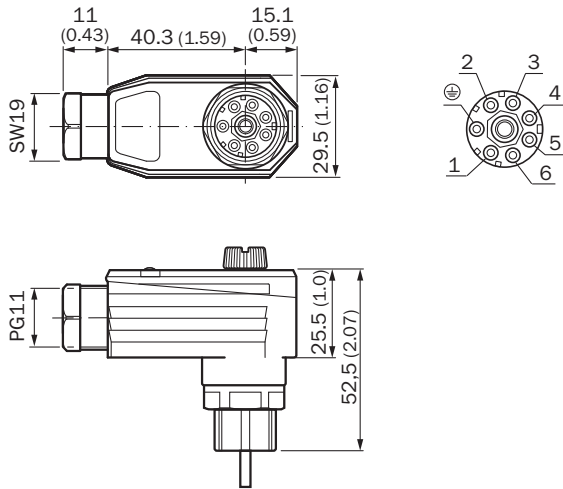

UNSPSC 16.0901

39121421

Dimensional drawing