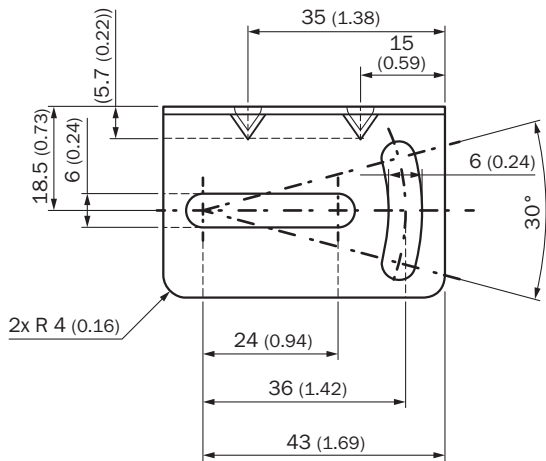

Detailed technical data

Features

Accessory group	Mounting systems
Accessory family	Brackets
Description	Stainless-steel mounting bracket Mounting bracket
Material	Stainless steel
Mounting system type	Brackets

Dimensional drawing

Dimensions in mm (inch)

SICK AT A GLANCE

SICK is one of the leading manufacturers of intelligent sensors and sensor solutions for industrial applications. A unique range of products and services creates the perfect basis for controlling processes securely and efficiently, protecting individuals from accidents and preventing damage to the environment.