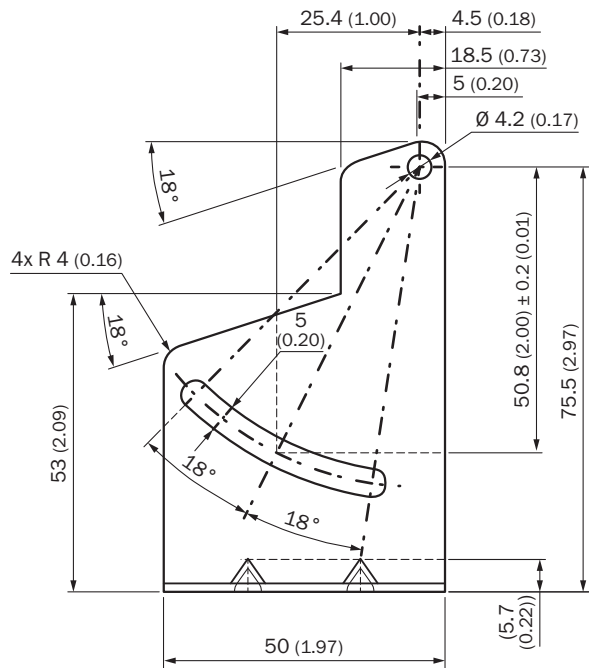

BEF-WN-OD2000-B

Brackets

MOUNTING SYSTEMS

SICK
Sensor Intelligence.

Illustration may differ

Ordering information

Type	part no.
BEF-WN-OD2000-B	5346060

Other models and accessories → www.sick.com/Brackets

Detailed technical data

Features

Accessory group	Mounting systems
Accessory family	Brackets
Description	Stainless-steel mounting bracket Mounting bracket
Material	Stainless steel
Mounting system type	Brackets

Dimensional drawing

Dimensions in mm (inch)

SICK AT A GLANCE

SICK is one of the leading manufacturers of intelligent sensors and sensor solutions for industrial applications. A unique range of products and services creates the perfect basis for controlling processes securely and efficiently, protecting individuals from accidents and preventing damage to the environment.