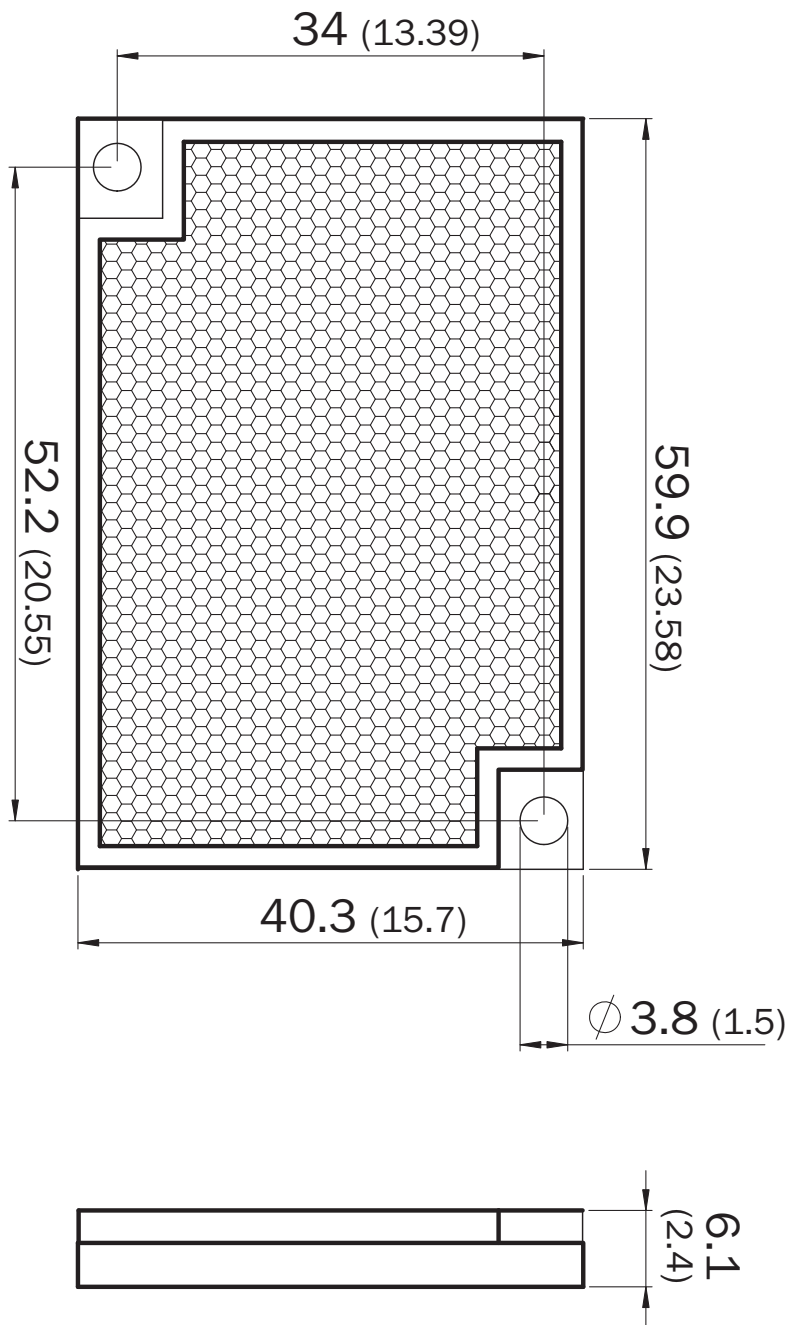

Dimensional drawing

Dimensions in mm (inch)