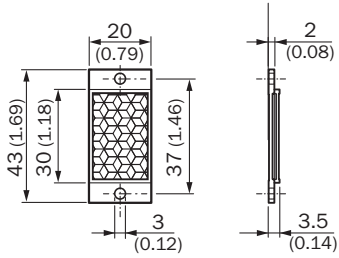

Features

Product segment	Reflectors and optics
Product	Reflectors
Product version	Fine triple reflectors
Description	Fine triple reflector, screw connection, suitable for laser sensors
Special applications	Suitable for laser photoelectric sensors, detection of transparent objects with LED photoelectric sensors
Mounting system type	Screw-on
Material	PMMA/ABS
Ambient operating temperature	-30 °C ... +50 °C
Dimensions (W x H x L)	30 mm x 20 mm

ETIM 8.0	EC002467
UNSPSC 16.0901	39111827

Dimensional drawing

Dimensions in mm (inch)

SICK AT A GLANCE

SICK is one of the leading manufacturers of intelligent sensors and sensor solutions for industrial applications. A unique range of products and services creates the perfect basis for controlling processes securely and efficiently, protecting individuals from accidents and preventing damage to the environment.