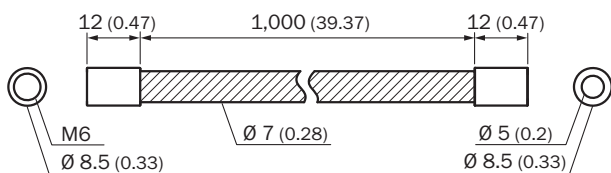

Dimensional drawing

Dimensions in mm (inch)