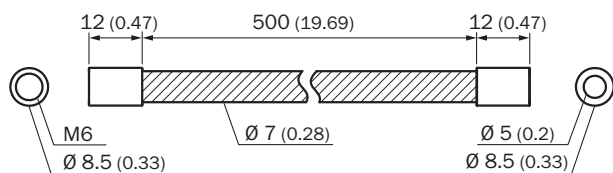

Dimensional drawing

Dimensions in mm (inch)