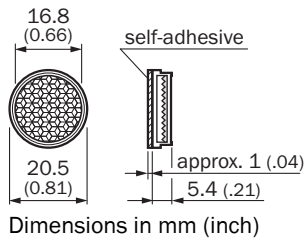

UNSPSC 16.0901

39111827

Dimensional drawing